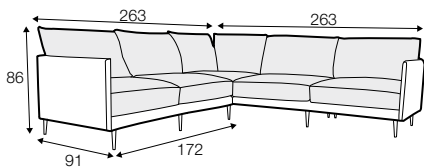

3 seater

seat elements

seat element 80

seat element 160

seat element 240

unlimited possibilities of combinations - below example arrangements

2x seat element 160
+ 5x armrests
+ 3x cushion 81

2x seat element 160
+ seat element 80
+ 5x armrests
+ 3x cushion 81

2x seat element 160
+ seat element 80
+ 8x armrests
+ 5x cushion 81
+ cushion 67

seat element 160
+ 2x seat element 80
+ 7x armrests
+ 4x cushion 81
+ cushion 67

3x seat element 160
+ seat element 80
+ 6x armrests
+ 2x cushion 67
+ 4x cushion 81

extra dimensions

depth of seat

accessories

cushion 81x48

cushion 67x48

armrest/backrest
available in loose cover

legs

no. 128
aluminium
or aluminium
painted black