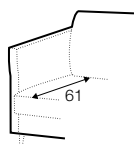

3 seater

seat elements

seat element 80

seat element 160

seat element 240

unlimited possibilities of combinations - below example arrangements

2x seat element 160
+ 5x armrests
+ 3x cushion 81

2x seat element 160
+ seat element 80
+ 5x armrests
+ 3x cushion 81

2x seat element 160
+ seat element 80
+ 8x armrests
+ 5x cushion 81
+ cushion 67

seat element 160
+ 2x seat element 80
+ 7x armrests
+ 4x cushion 81
+ cushion 67

3x seat element 160
+ seat element 80
+ 6x armrests
+ 2x cushion 67
+ 4x cushion 81

extra dimensions

depth of seat

accessories

cushion 81x48

cushion 67x48

armrest/backrest
available in loose cover

legs

no. 128
aluminium
or aluminium
painted black