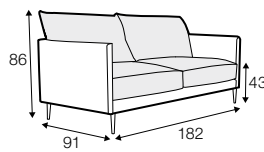

STD standard

CLS classic

FC fixed

modular system

All elements available also as freestanding elements.

armchair

footstool 80x60

2 seater

3 seater

seat elements

seat element 80

seat element 160

seat element 240

unlimited possibilities of combinations - below example arrangements

2x seat element 160
+ 5x armrests
+ 3x cushion 81

2x seat element 160
+ seat element 80
+ 5x armrests
+ 3x cushion 81