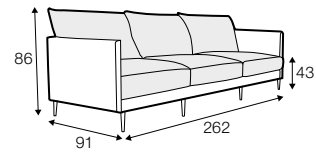

STD standard

CLS classic

FC fixed

modular system

All elements available also as freestanding elements.

armchair

footstool 80x60

2 seater

3 seater

seat elements

seat element 80

seat element 160

seat element 240

unlimited possibilities of combinations - below example arrangements

2x seat element 160
+ 5x armrests
+ 3x cushion 81

2x seat element 160
+ seat element 80
+ 5x armrests
+ 3x cushion 81