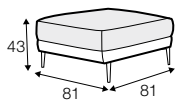

STD standard

CLS classic

FC fixed

modular system

All elements available also as freestanding elements.

armchair

footstool 80x60

2 seater

3 seater

seat elements

seat element 80

seat element 160

seat element 240

unlimited possibilities of combinations - below example arrangements

2x seat element 160
+ 5x armrests
+ 3x cushion 81

2x seat element 160
+ seat element 80
+ 5x armrests
+ 3x cushion 81