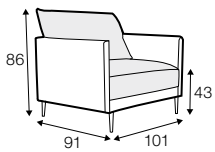

STD standard

CLS classic

FC fixed

modular system

All elements available also as freestanding elements.

armchair

footstool 80x60

2 seater

3 seater

seat elements

seat element 80

seat element 160

seat element 240

unlimited possibilities of combinations - below example arrangements

2x seat element 160
+ 5x armrests
+ 3x cushion 81

2x seat element 160
+ seat element 80
+ 5x armrests
+ 3x cushion 81