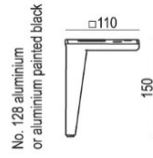

TECHNICAL SPECIFICATION