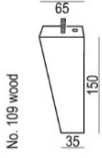

TECHNICAL SPECIFICATION