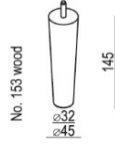

TECHNICAL SPECIFICATION