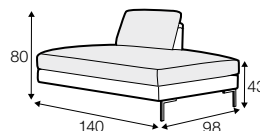

set 2 right / or left

3 seater left / or right

+ chaiselongue wide right / or left

set 10 right / or left

3 seater left / or right + corner 90° no. 1

+ bench right / or left

set 11 right / or left

2 seater left / or right + corner 90° no. 1

armchair wide
without armrests

2 seater left / or right

2 seater
without armrests

3 seater left / or right

3 seater
without armrests

chaiselongue
right / or left
available also as freestanding

chaiselongue wide
right / or left
available also as freestanding

bench right / or left

corner 90° no. 1

extra dimensions

depth of seat

accessories

headrest with roll L-50

headrest with roll L-70

armrest A