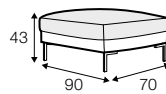

CLS classic

COVERS

FC fixed

SPECIAL

modular system

All drawings shown height with leg no. 47 H-16.

armchair

armchair wide

footstool 90x70

footstool 100x90

2 seater

3 seater

3XL seater (divided)

set 1 right / or left

2 seater left / or right

+ chaiselongue right / or left

set 2 right / or left

3 seater left / or right

+ chaiselongue wide right / or left

set 10 right / or left

3 seater left / or right + corner 90° no. 1

+ bench right / or left

set 11 right / or left

2 seater left / or right + corner 90° no. 1