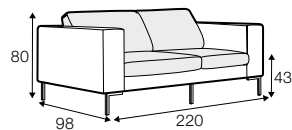

CLS classic

COVERS

FC fixed

SPECIAL

modular system

All drawings shown height with leg no. 47 H-16.

armchair

armchair wide

footstool 90x70

footstool 100x90

2 seater

3 seater

3XL seater (divided)

set 1 right / or left

2 seater left / or right

+ chaiselongue right / or left

set 2 right / or left

3 seater left / or right

+ chaiselongue wide right / or left

set 10 right / or left

3 seater left / or right + corner 90° no. 1

+ bench right / or left

set 11 right / or left

2 seater left / or right + corner 90° no. 1