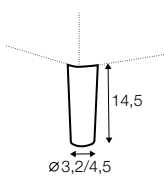

bench right / or left

corner 90° no. 1

extra dimensions

depth of seat

accessories

headrest with roll L-50

headrest with roll L-70

armrest A

armrest B

endpart left / or right

armrest protection A

armrest protection B

legs

no. 109
wood

no. 153
wood

no. 47
metal chrome,
painted black or grey
and brushed steel*