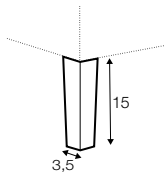

bench right / or left

corner 90° no. 1

extra dimensions

depth of seat

accessories

headrest with roll L-50

headrest with roll L-70

armrest A

armrest B

endpart left / or right

armrest protection A

armrest protection B

legs

no. 109
wood

no. 153
wood

no. 47
metal chrome,
painted black or grey
and brushed steel*