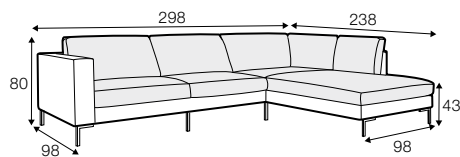

CLS classic

COVERS

FC fixed

SPECIAL

modular system

All drawings shown height with leg no. 47 H-16.

armchair

armchair wide

footstool 90x70

footstool 100x90

2 seater

3 seater

3XL seater (divided)

set 1 right / or left

2 seater left / or right

+ chaiselongue right / or left

set 2 right / or left

3 seater left / or right

+ chaiselongue wide right / or left

set 10 right / or left

3 seater left / or right + corner 90° no. 1

+ bench right / or left

set 11 right / or left

2 seater left / or right + corner 90° no. 1