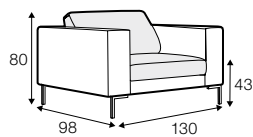

CLS classic

COVERS

FC fixed

SPECIAL

modular system

All drawings shown height with leg no. 47 H-16.

armchair

armchair wide

footstool 90x70

footstool 100x90

2 seater

3 seater

3XL seater (divided)

set 1 right / or left

2 seater left / or right

+ chaiselongue right / or left

set 2 right / or left

3 seater left / or right

+ chaiselongue wide right / or left

set 10 right / or left

3 seater left / or right + corner 90° no. 1

+ bench right / or left

set 11 right / or left

2 seater left / or right + corner 90° no. 1

bench right / or left

corner 90° no. 1

extra dimensions

depth of seat

accessories

headrest with roll L-50

headrest with roll L-70

armrest A