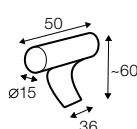

bench right / or left

corner 90° no. 1

extra dimensions

depth of seat

accessories

headrest with roll L-50

headrest with roll L-70

armrest A