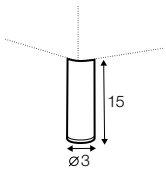

no. 111D
metal chrome,
painted black or grey
and brushed steel*

*please check a cost of brushed steel finish with a sale representative

Sits reserves the right to change construction of products and components used due to improving durability of product and customer satisfaction without any further notice. Explicit ± 2 cm tolerance of all elements sizes.

date: 05.2022

sits.eu