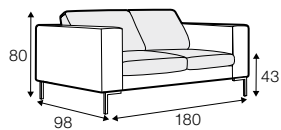

CLS classic

COVERS

FC fixed

SPECIAL

modular system

All drawings shown height with leg no. 47 H-16.

armchair

armchair wide

footstool 90x70

footstool 100x90

2 seater

3 seater

3XL seater (divided)

set 1 right / or left

2 seater left / or right

+ chaiselongue right / or left

set 2 right / or left

3 seater left / or right

+ chaiselongue wide right / or left

set 10 right / or left

3 seater left / or right + corner 90° no. 1

+ bench right / or left

set 11 right / or left

2 seater left / or right + corner 90° no. 1