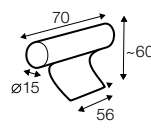

bench right / or left

corner 90° no. 1

extra dimensions

depth of seat

accessories

headrest with roll L-50

headrest with roll L-70

armrest A