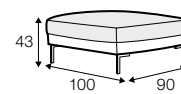

CLS classic

COVERS

FC fixed

SPECIAL

modular system

All drawings shown height with leg no. 47 H-16.

armchair

armchair wide

footstool 90x70

footstool 100x90

2 seater

3 seater

3XL seater (divided)

set 1 right / or left

2 seater left / or right

+ chaiselongue right / or left

set 2 right / or left

3 seater left / or right

+ chaiselongue wide right / or left

set 10 right / or left

3 seater left / or right + corner 90° no. 1

+ bench right / or left

set 11 right / or left

2 seater left / or right + corner 90° no. 1