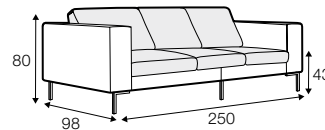

CLS classic

COVERS

FC fixed

SPECIAL

modular system

All drawings shown height with leg no. 47 H-16.

armchair

armchair wide

footstool 90x70

footstool 100x90

2 seater

3 seater

3XL seater (divided)

set 1 right / or left

2 seater left / or right

+ chaiselongue right / or left

set 2 right / or left

3 seater left / or right

+ chaiselongue wide right / or left

set 10 right / or left

3 seater left / or right + corner 90° no. 1

+ bench right / or left

set 11 right / or left

2 seater left / or right + corner 90° no. 1