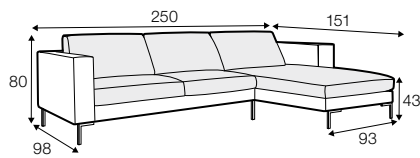

CLS classic

COVERS

FC fixed

SPECIAL

modular system

All drawings shown height with leg no. 47 H-16.

armchair

armchair wide

footstool 90x70

footstool 100x90

2 seater

3 seater

3XL seater (divided)

set 1 right / or left

2 seater left / or right

+ chaiselongue right / or left

set 2 right / or left

3 seater left / or right

+ chaiselongue wide right / or left

set 10 right / or left

3 seater left / or right + corner 90° no. 1

+ bench right / or left

set 11 right / or left

2 seater left / or right + corner 90° no. 1