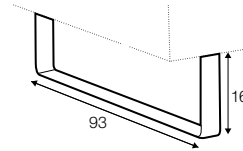

bench right / or left

corner 90° no. 1

extra dimensions

depth of seat

accessories

headrest with roll L-50

headrest with roll L-70

armrest A

armrest B

endpart left / or right

armrest protection A

armrest protection B

legs

no. 109
wood

no. 153
wood

no. 47
metal chrome,
painted black or grey
and brushed steel*