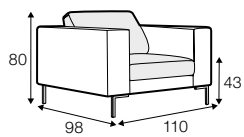

CLS classic

COVERS

FC fixed

SPECIAL

modular system

All drawings shown height with leg no. 47 H-16.

armchair

armchair wide

footstool 90x70

footstool 100x90

2 seater

3 seater

3XL seater (divided)

set 1 right / or left

2 seater left / or right

+ chaiselongue right / or left

set 2 right / or left

3 seater left / or right

+ chaiselongue wide right / or left

set 10 right / or left

3 seater left / or right + corner 90° no. 1

+ bench right / or left

set 11 right / or left

2 seater left / or right + corner 90° no. 1

bench right / or left

corner 90° no. 1

extra dimensions

depth of seat

accessories

headrest with roll L-50

headrest with roll L-70

armrest A