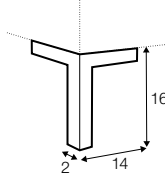

bench right / or left

corner 90° no. 1

extra dimensions

depth of seat

accessories

headrest with roll L-50

headrest with roll L-70

armrest A

armrest B

endpart left / or right

armrest protection A

armrest protection B

legs

no. 109
wood

no. 153
wood

no. 47
metal chrome,
painted black or grey
and brushed steel*