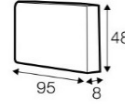

DOMINO

LEATHER

SITS
— comfortable life

cocktail&design

design: SITS

TECHNICAL SPECIFICATION

armrest B

FEET

COLOURS OF WOODEN FEET

oak

bleached oak

walnut

dark brown

black