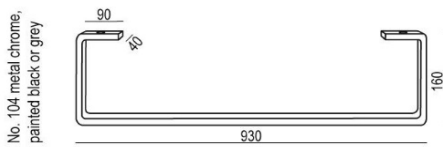

No. 109 wood

No. 119 metal chrome, painted black or grey and brushed steel*

COLOURS OF WOODEN FEET

oak

bleached oak

walnut

dark brown

black