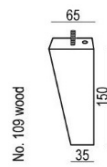

TECHNICAL SPECIFICATION

armrest A

armrest B

endpart left / or right

FEET

No. 47 metal chrome, painted black or grey and brushed steel*

No. 109 wood

No. 119 metal chrome, painted black or grey and brushed steel*