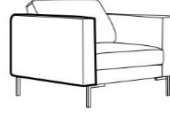

DOMINO

LEATHER

SITS
— comfortable life

cocktail&design

design: SITS

TECHNICAL SPECIFICATION

armrest B

FEET

COLOURS OF WOODEN FEET

oak

bleached oak

walnut

dark brown

black