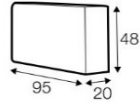

TECHNICAL SPECIFICATION

armrest A