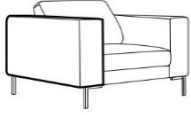

TECHNICAL SPECIFICATION

armrest A