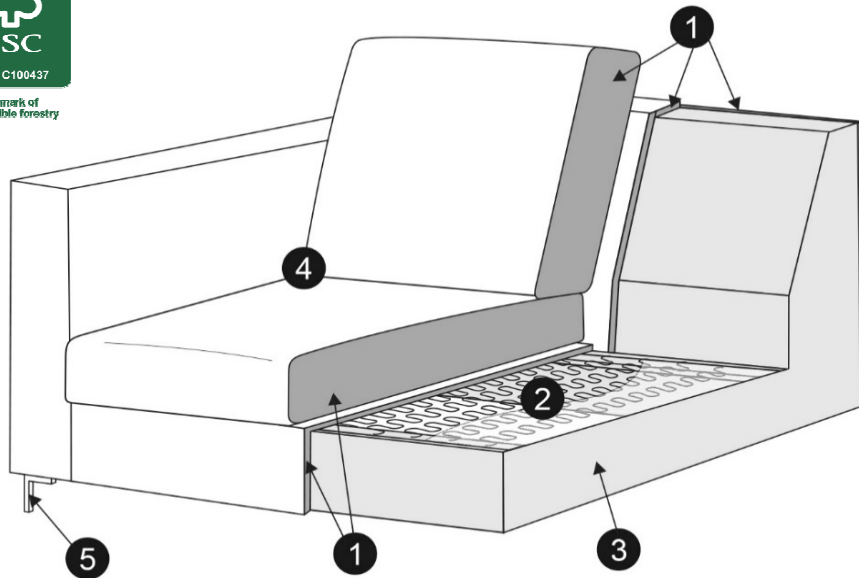

DOMINO

LEATHER

SITS
— comfortable life

cocktail&design

design: SITS

TECHNICAL SPECIFICATION

PROFILE

COMFORT: standard