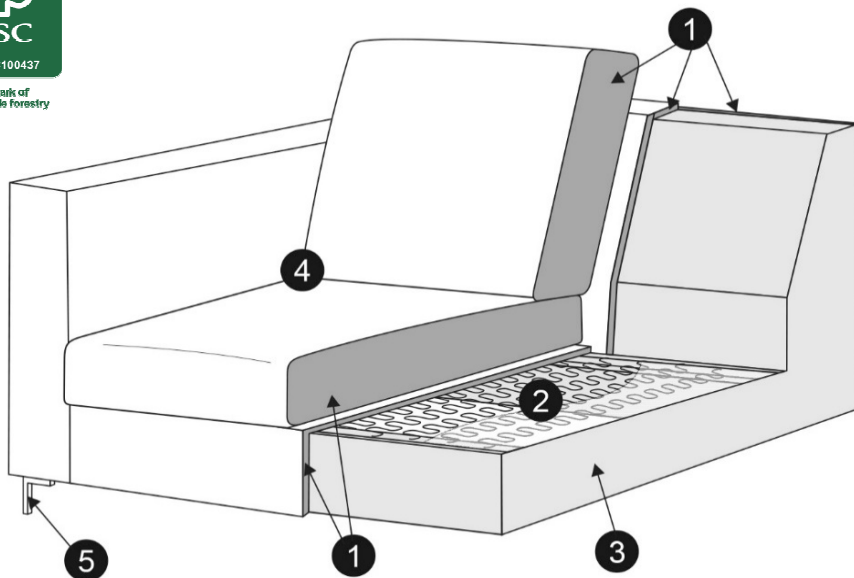

1	polyurethane foam/ high resilient polyurethane foam (extra firm)
2	springs
3	solid wood and wood based elements
4	leather
5	legs: solid wood or metal (black, grey, chrome, brushed steel)

UPHOLSTERY:

fabric or leather: FC - fix cover, Comfort: standard or classic

ARMRESTS