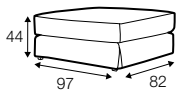

LUX lux

LC loose

modular system

All elements (excepted corner 90°) available also as freestanding elements.

footstool 97x82

footstool 107x92

footstool 122x92

2 seater

2,5 seater

3 seater or 3 seater divided

set 1

3 seater left + armchair wide right

set 2 right / or left

2 seater left / or right + divan right / or left

set 3 right / or left

3 seater left / or right + divan right / or left

set 4 right / or left

2 seater left / or right + armchair without armrests + divan right / or left

set 5 right / or left

3 seater left / or right + armchair wide without armrests + divan right / or left

set 6
divan left + 3 seater without armrests + divan right