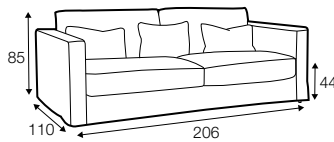

LUX lux

LC loose

modular system

All elements (excepted corner 90°) available also as freestanding elements.

footstool 97x82

footstool 107x92

footstool 122x92

2 seater

2,5 seater

3 seater or 3 seater divided

set 1

3 seater left + armchair wide right

set 2 right / or left

2 seater left / or right + divan right / or left

set 3 right / or left

3 seater left / or right + divan right / or left

set 4 right / or left

2 seater left / or right + armchair without armrests + divan right / or left

set 5 right / or left

3 seater left / or right + armchair wide without armrests + divan right / or left

set 6
divan left + 3 seater without armrests + divan right

3 seater left / or right

3 seater without armrests

bench right / or left

divan right / or left

corner 90°

extra dimensions

depth of seat

accessories