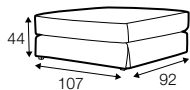

LUX lux

LC loose

modular system

All elements (excepted corner 90°) available also as freestanding elements.

footstool 97x82

footstool 107x92

footstool 122x92

2 seater

2,5 seater

3 seater or 3 seater divided

set 1

3 seater left + armchair wide right

set 2 right / or left

2 seater left / or right + divan right / or left

set 3 right / or left

3 seater left / or right + divan right / or left

set 4 right / or left

2 seater left / or right + armchair without armrests + divan right / or left

set 5 right / or left

3 seater left / or right + armchair wide without armrests + divan right / or left

set 6
divan left + 3 seater without armrests + divan right