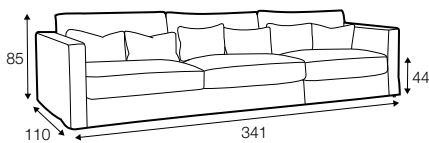

LUX lux

LC loose

modular system

All elements (excepted corner 90°) available also as freestanding elements.

footstool 97x82

footstool 107x92

footstool 122x92

2 seater

2,5 seater

3 seater or 3 seater divided

set 1

3 seater left + armchair wide right

set 2 right / or left

2 seater left / or right + divan right / or left

set 3 right / or left

3 seater left / or right + divan right / or left

set 4 right / or left

2 seater left / or right + armchair without armrests + divan right / or left

set 5 right / or left

3 seater left / or right + armchair wide without armrests + divan right / or left

set 6
divan left + 3 seater without armrests + divan right

3 seater left / or right

3 seater without armrests

bench right / or left

divan right / or left

corner 90°

extra dimensions

depth of seat

accessories