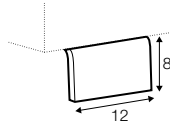

3 seater left / or right

3 seater without armrests

bench right / or left

divan right / or left

corner 90°

extra dimensions

depth of seat

accessories

cushion
50x30

legs

no. 07
wood

no. 12
wood

no. 84
metal chrome,
painted black or grey
and brushed steel*

*please check a cost of brushed steel finish with a sale representative.

profile

lux