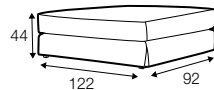

LUX lux

LC loose

modular system

All elements (excepted corner 90°) available also as freestanding elements.

footstool 97x82

footstool 107x92

footstool 122x92

2 seater

2,5 seater

3 seater or 3 seater divided

set 1

3 seater left + armchair wide right

set 2 right / or left

2 seater left / or right + divan right / or left

set 3 right / or left

3 seater left / or right + divan right / or left

set 4 right / or left

2 seater left / or right + armchair without armrests + divan right / or left

set 5 right / or left

3 seater left / or right + armchair wide without armrests + divan right / or left

set 6
divan left + 3 seater without armrests + divan right