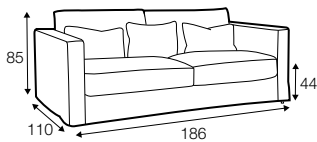

LUX lux

LC loose

modular system

All elements (excepted corner 90°) available also as freestanding elements.

footstool 97x82

footstool 107x92

footstool 122x92

2 seater

2,5 seater

3 seater or 3 seater divided

set 1

3 seater left + armchair wide right

set 2 right / or left

2 seater left / or right + divan right / or left

set 3 right / or left

3 seater left / or right + divan right / or left

set 4 right / or left

2 seater left / or right + armchair without armrests + divan right / or left

set 5 right / or left

3 seater left / or right + armchair wide without armrests + divan right / or left

set 6
divan left + 3 seater without armrests + divan right

3 seater left / or right

3 seater without armrests

bench right / or left

divan right / or left

corner 90°

extra dimensions

depth of seat

accessories