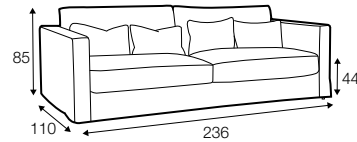

LUX lux

LC loose

modular system

All elements (excepted corner 90°) available also as freestanding elements.

footstool 97x82

footstool 107x92

footstool 122x92

2 seater

2,5 seater

3 seater or 3 seater divided

set 1

3 seater left + armchair wide right

set 2 right / or left

2 seater left / or right + divan right / or left

set 3 right / or left

3 seater left / or right + divan right / or left

set 4 right / or left

2 seater left / or right + armchair without armrests + divan right / or left

set 5 right / or left

3 seater left / or right + armchair wide without armrests + divan right / or left

set 6
divan left + 3 seater without armrests + divan right

3 seater left / or right

3 seater without armrests

bench right / or left

divan right / or left

corner 90°

extra dimensions

depth of seat

accessories