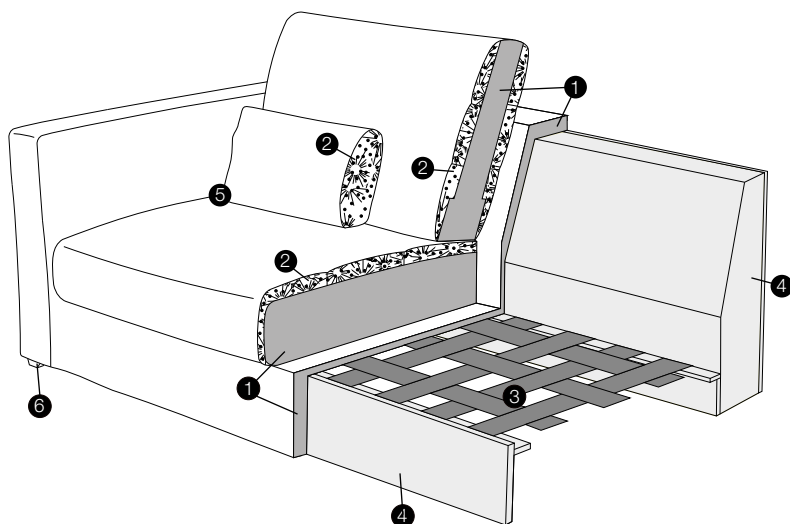

3 seater left / or right

3 seater without armrests

bench right / or left

divan right / or left

corner 90°

extra dimensions

depth of seat

accessories

cushion
50x30

legs

no. 07
wood

no. 12
wood

no. 84
metal chrome,
painted black or grey
and brushed steel*

*please check a cost of brushed steel finish with a sale representative.

profile

lux