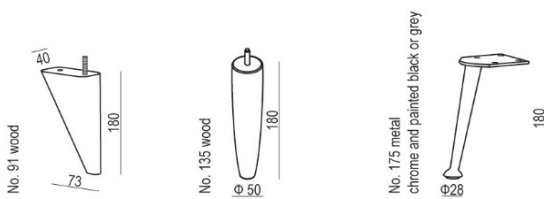

MYNTA

LEATHER

SITS
— comfortable life

home&family

design: Niels Gammelgaard

TECHNICAL SPECIFICATION

PROFILE

COMFORT: standard

	1	polyurethane foam/high resilient polyurethane foam
	2	springs
	3	solid wood and wood based elements
	4	leather
	5	metal (grey or black painted, chrom) or solid wood legs

UPHOLSTERY:

fabric or leather: FC - fix cover, COMFORT: STD - standard

FEET

COLOURS OF WOODEN FEET