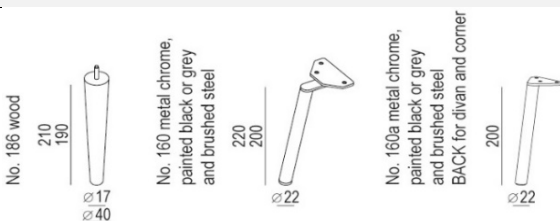

LUX or STANDARD or CLASSIC: Explicit +/- 3 cm tolerance in seat hights

UPHOLSTERY:

fabric: FC - fix cover or LCV - loose cover with velcro, Comfort: standard, lux or classic

FEET

COLOURS OF FEET

TEDDY
LUX

SITS
— comfortable life