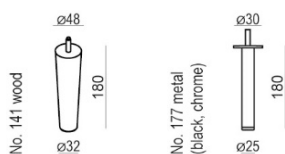

SIGGE
lux

SITS

design: Steven Schilte

TECHNICAL SPECIFICATION

PROFILE

COMFORT: lux

The producer reserves the right to change construction of products and components used due to improving durability of product and customer satisfaction without any further notice.

UPHOLSTERY:

fabric: FC - fix cover or LCV - loose cover with velcro COMFORT: standard or lux
leather: FC - fix cover COMFORT: standard or lux

TWO OPTIONS TO PLACE THE FEET

THERE ARE 2 OPTIONS TO PLACE THE LEGS:

under frame

under armrest

FEET

COLOURS OF WOODEN FEET