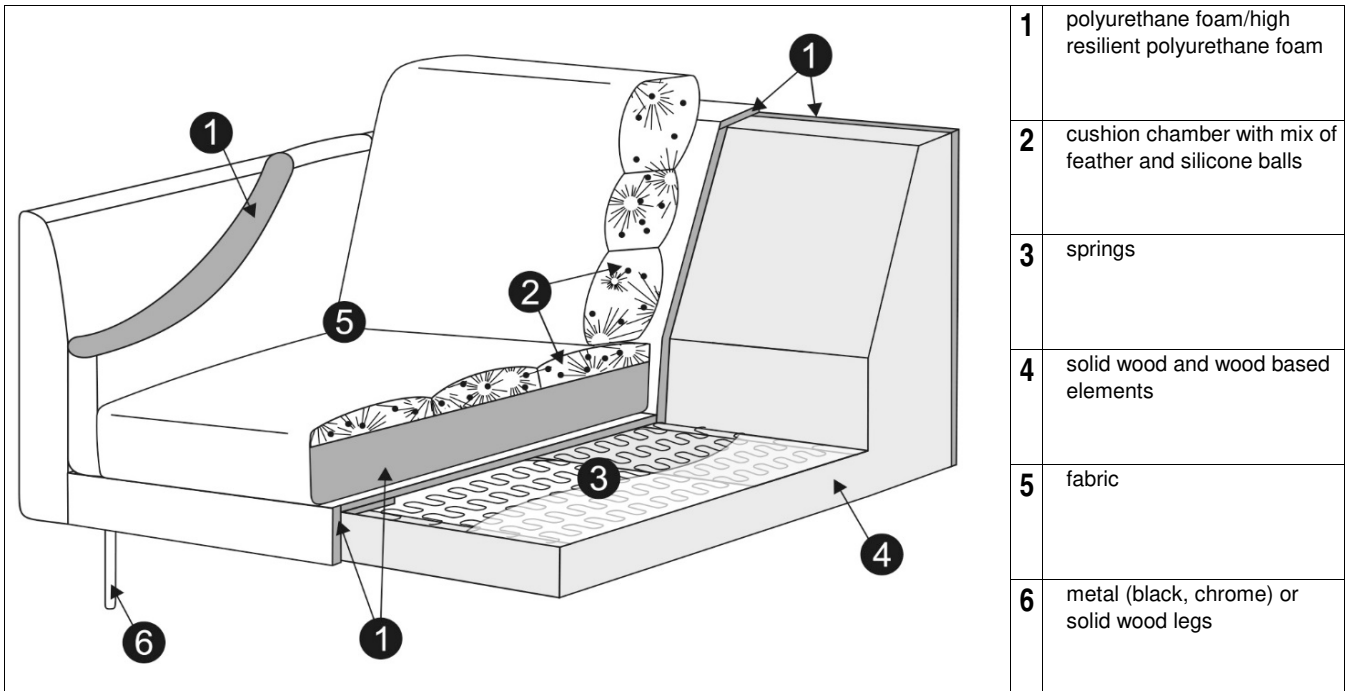

SIGGE
lux

SITS

design: Steven Schilte

TECHNICAL SPECIFICATION

PROFILE

COMFORT: lux

The producer reserves the right to change construction of products and components used due to improving durability of product and customer satisfaction without any further notice.

UPHOLSTERY:

fabric: FC - fix cover or LCV - loose cover with velcro COMFORT: standard or lux
leather: FC - fix cover COMFORT: standard or lux

TWO OPTIONS TO PLACE THE FEET

THERE ARE 2 OPTIONS TO PLACE THE LEGS: