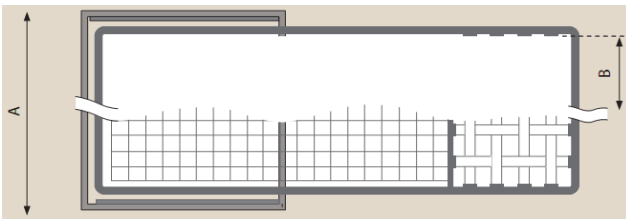

LUKAS

SITS
— comfortable life

home&family

design: SITS

TECHNICAL SPECIFICATION

PHOTOS

Total sofa depth after spread: 213 cm

MECHANISM

REF	A	B/Mattress
182/160	182 cm	160 cm
162/140	162 cm	140 cm
142/120	142 cm	120 cm

MECHANISM

NOVA FOAM MATTRESS

foam HR 35 kg
"termofix" non-woven 250 g
fabric: cotton 60%, PE 40%, flame, quilted
height 12 cm