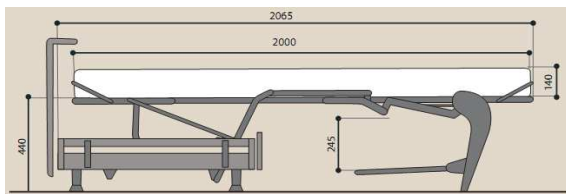

LUKAS

SITS
— comfortable life

home&family

design: SITS

TECHNICAL SPECIFICATION

PHOTOS

Total sofa depth after spread: 213 cm

MECHANISM

REF	A	B/Mattress
182/160	182 cm	160 cm
162/140	162 cm	140 cm
142/120	142 cm	120 cm

MECHANISM

NOVA FOAM MATTRESS

foam HR 35 kg
"termofix" non-woven 250 g
fabric: cotton 60%, PE 40%, flame, quilted
height 12 cm