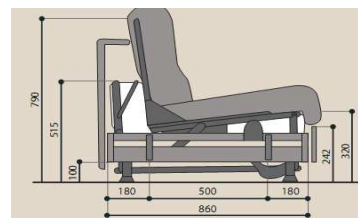

LUKAS

SITS
— comfortable life

home&family

design: SITS

TECHNICAL SPECIFICATION

PHOTOS

Total sofa depth after spread: 213 cm

MECHANISM

REF	A	B/Mattress
182/160	182 cm	160 cm
162/140	162 cm	140 cm
142/120	142 cm	120 cm

MECHANISM

NOVA FOAM MATTRESS

foam HR 35 kg
"termofix" non-woven 250 g
fabric: cotton 60%, PE 40%, flame, quilted
height 12 cm