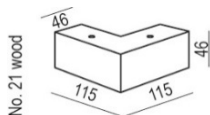

TECHNICAL SPECIFICATION

PROFILE

COMFORT: standard

1	polyurethane foam/ high resilient polyurethane foam
2	polyurethane foam or bonnell springs mattress
3	foam flakes with silicone balls
4	silicone balls
5	solid wood and wood based elements
6	metal mechanism
7	fabric
8	solid wood legs (armrest I, II and III)

UPHOLSTERY:

fabric or leather: FC - fix cover, COMFORT: STD - standard MATTRESS: foam or bonnell

ARMRESTS

ARMREST I
cm 98 x 12 x 54 H

ARMREST II
cm 98 x 17 x 54 H

ARMREST III
cm 98 x 18 x 54 H

ARMREST IV
cm 98 x 5 x 54 H

ENDPART LEFT (or RIGHT)
cm 95 x 4 x 64 H

FEET

ARMREST IV and ENDPART
- only plastic support from sofa bed

COLOURS OF WOODEN FEET

oak

bleached oak

walnut

black