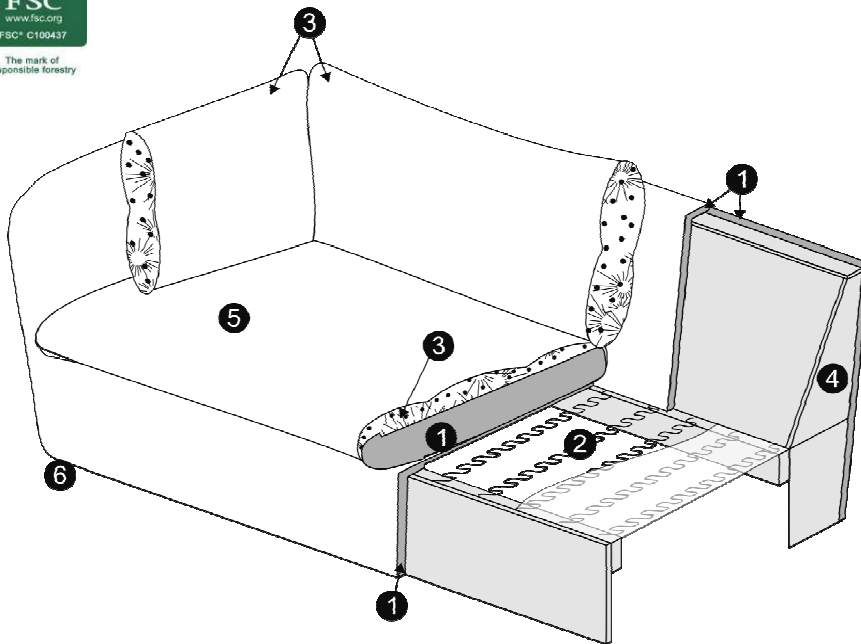

BONNIE

lux

SITS

design: Ian Archer

TECHNICAL SPECIFICATION

PROFILE

COMFORT: lux

1	polyurethane foam/high resilient polyurethane foam
2	springs
3	cushion chamber with mix of feather and silicone balls
4	FSC® certified solid wood and wood based elements
5	fabric
6	FSC® certified solid wood legs

The producer reserves the right to change construction of products and components used due to improving durability of product and customer satisfaction without any further notice.

UPHOLSTERY:

fabric: FC - fix cover or LCV - loose cover with velcro